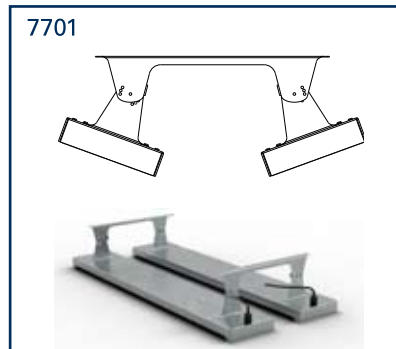

ACCESSORIES

7701	Double Focus Bracket / <i>Supporto bidirezionale</i>
7702	One to One Joint / <i>Giunto</i>
7703	Rear Extension / <i>Estensione posteriotè</i>
Material	Aluminum 12/10mm satinized / <i>Alluminio satinato 12/10mm</i>
Made in	ITALY