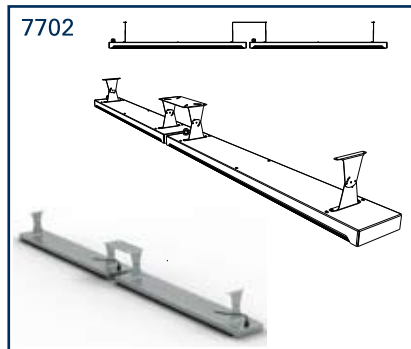

ACCESSORIES

7701	Double Focus Bracket / <i>Supporto bidirezionale</i>
7702	One to One Joint / <i>Giunto</i>
7703	Rear Extension / <i>Estensione posteriotè</i>
Material	Aluminum 12/10mm satinized / <i>Alluminio satinato 12/10mm</i>
Made in	ITALY