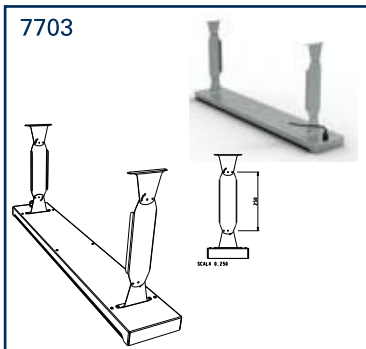

ACCESSORIES

7701	Double Focus Bracket / <i>Supporto bidirezionale</i>
7702	One to One Joint / <i>Giunto</i>
7703	Rear Extension / <i>Estensione posteriotè</i>
Material	Aluminum 12/10mm satinized / <i>Alluminio satinato 12/10mm</i>
Made in	ITALY